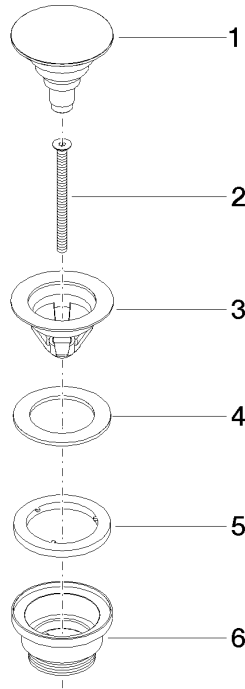

Basin Waste with push fastening 1 1/4" - Brushed Light Gold

IMO

10 125 970

Fits: IMO, LULU, MADISON, MEM, TARA,
CL.1, LISSÉ, VAIA, META, CYO

	Brushed Light Gold	10 125 970-27
	Chrome	10 125 970-00
	Brushed Platinum	10 125 970-06
	Platinum	10 125 970-08
	Durabress (23kt Gold)	10 125 970-09
	Dark Chrome	10 125 970-19
	Light Gold	10 125 970-26
	Brushed Durabress (23kt Gold)	10 125 970-28
	Matte Black	10 125 970-33
	Platinum / Brushed Platinum	10 125 970-36
	Durabress / Brushed Durabress (23kt Gold)	10 125 970-38
	Brushed Bronze	10 125 970-42
	Brushed Champagne (22kt Gold)	10 125 970-46
	Champagne (22kt Gold)	10 125 970-47
	Brushed Chrome	10 125 970-93
	Brushed Dark Platinum	10 125 970-99

Basin Waste with push fastening 1 1/4" - Brushed Light Gold

IMO

10 125 970

Only suitable for basins with an overflow.

10 125 970

mm [inches]

10 125 970

Parts for other finishes can be found here: [Chrome](#)

Spare parts list

No.	Item Number	Name	Quantity used	Delivery time
1	04 31 20 096 00-27	plug	1	-
Spare part can no longer be ordered, please order the replacement item				
2	09 30 30 179 90	screw	1	2
3	09 11 01 038-27	cup	1	60
4	09 14 05 061 90	seal	1	2
5	09 14 03 153 90	seal	1	2
6	09 11 10 156-27	connection	1	60